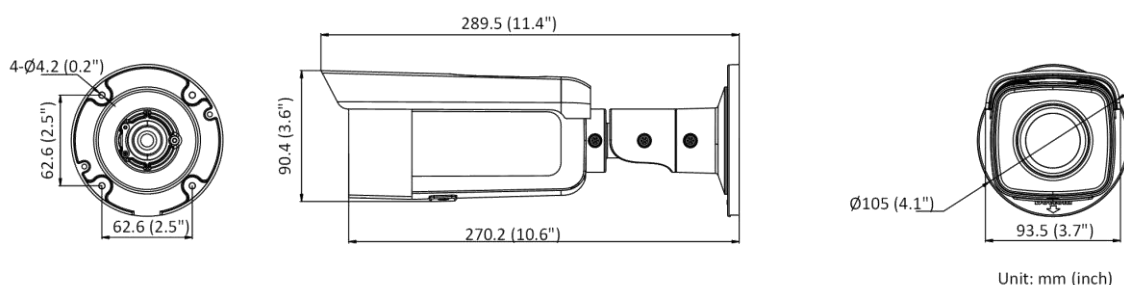

▪ Available Model

DS-2CD2T46G2-2I(2.8mm, 4mm, 6mm)

DS-2CD2T46G2-4I(2.8mm, 4mm, 6mm)

▪ Dimension