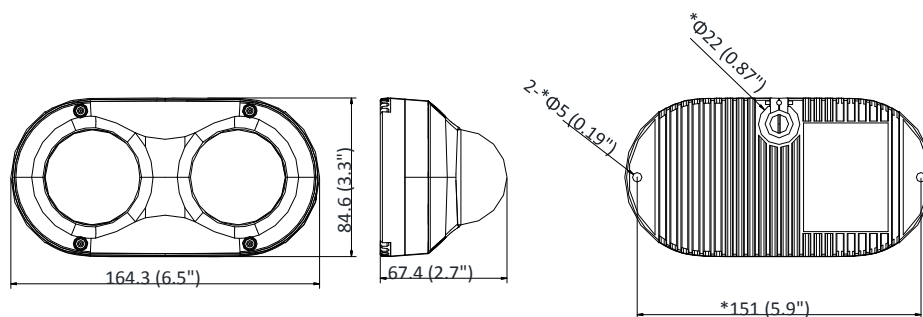

Material	Metal
Camera Dimension	164.3 × 84.6 × 67.4 mm (6.5" × 3.3" × 2.7")
Package Dimension	227 × 172 × 125 mm (8.9" × 6.8" × 4.9")
Camera Weight	770g (1.7 lb.)
With Package Weight	1053g (2.3 lb.)
Approval	
Class	Class B
Protection	Ingress protection: IP67, IK10
EMC	FCC (47 CFR Part 15, Subpart B); CE-EMC (EN 55032: 2015, EN 61000-3-2: 2014, EN 61000-3-3: 2013, EN 50130-4: 2011 +A1: 2014); RCM (AS/NZS CISPR 32: 2015); IC (ICES-003: Issue 6, 2016); KC (KN 32: 2015, KN 35: 2015)
Safety	UL (UL 60950-1); CB (IEC 60950-1:2005 + Am 1:2009 + Am 2:2013); CE-LVD (EN 60950-1:2005 + Am 1:2009 + Am 2:2013); BIS (IS 13252(Part 1):2010+A1:2013+A2:2015)
Environment	CE-RoHS (2011/65/EU); WEEE (2012/19/EU); Reach (Regulation (EC) No 1907/2006)

* Listed resolutions are only selectable options. It does not mean that all streams can work at their maximum resolution at the same time.

Available Model

DS-2CD6D52G0-IH (2.8/4/6 mm), DS-2CD6D52G0-IHS (2.8/4/6 mm)

Dimension

Unit: mm(inch)

CENTRAL SECURITY DISTRIBUTION

An Anixter Company

1300 319 499

csd.com.au

VIC: Mulgrave, Tullamarine NSW: Seven Hills, Waterloo ACT: Fyshwick QLD: Loganholme SA: Dudley Park WA: Balcatta