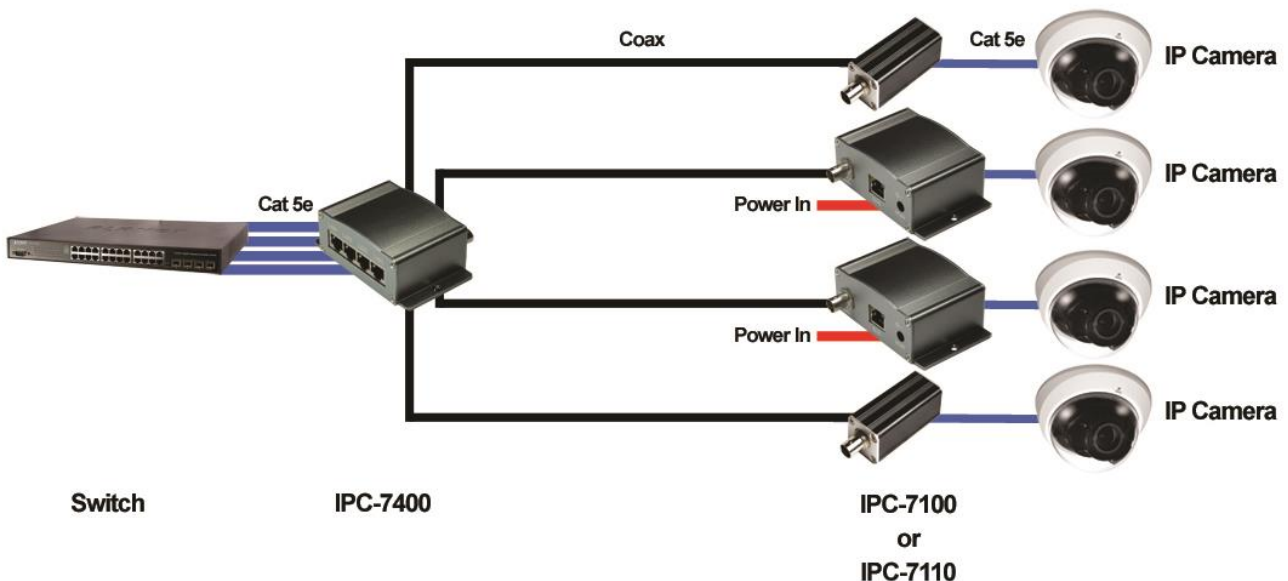

Ethernet Over Coax Transmission

The IPC-7xxx Series of Ethernet over Coax Converters are a new generation device that makes installation of powered devices such as IP cameras and other IP devices an easy task with no IP address and network set up required for the installation. Configuration can either be 1:1 or any combination up to 1:4 with range up to 220 metres depending on power demand and type of coaxial cable used. Available in a variety of combinations, there is a solution for your application.

Features and Benefits

- Use of existing coax cables for IP camera and other devices speeds up installation and save on labour costs
- Easy to install – no IP and MAC address configuration required
- Range up to 220 metres* (subject to product choice)
- Full Duplex 10/100 Mbps Data Speed
- Fully transparent to the network
- Built-in Video/Power surge protection

Applications

Single Passive

Single Combination

Quad Combinations

Rack Mount System

19" 1 RU Tray (IPC-RACK) mounts 4 of either IPC-7400 or IPC-7110 to create a rack mount solution.

Specifications:

Part Number:	IPC-7100	IPC-7400	IPC-7110
			
Ethernet			
Connector	1 x RJ45	4 x RJ45	1 x RJ45
Speed	10/100Base-T Full Duplex		
Coaxial			
Connector	1 x BNC Female	4 x BNC Female	1 x BNC Female
Cable	75 Ohm Coaxial Cable		
Bandwidth	100Mbps per second		
Distance	120 metres	120m with IPC-7100 220m with IPC-7110	220m with IPC-7100 or IPC-7400
Power			
Power Source	N/A	N/A	DC12V
Power Output	None		
Physical Specifications			
Waterproof	None		
Dimensions (mm)	55 x 25 x 25	100 x 55 x 34	100 x 55 x 34
Weight (g)	60	250	140
Environment Specifications			
Operating Environment	0 ~ 50 °C, 20 ~ 85% (non-condensing)		

Note: Actual Distance depends on type of Coaxial cable, termination method used and site specific noise environment encountered.

Specifications subject to change without notice.

CENTRAL SECURITY DISTRIBUTION