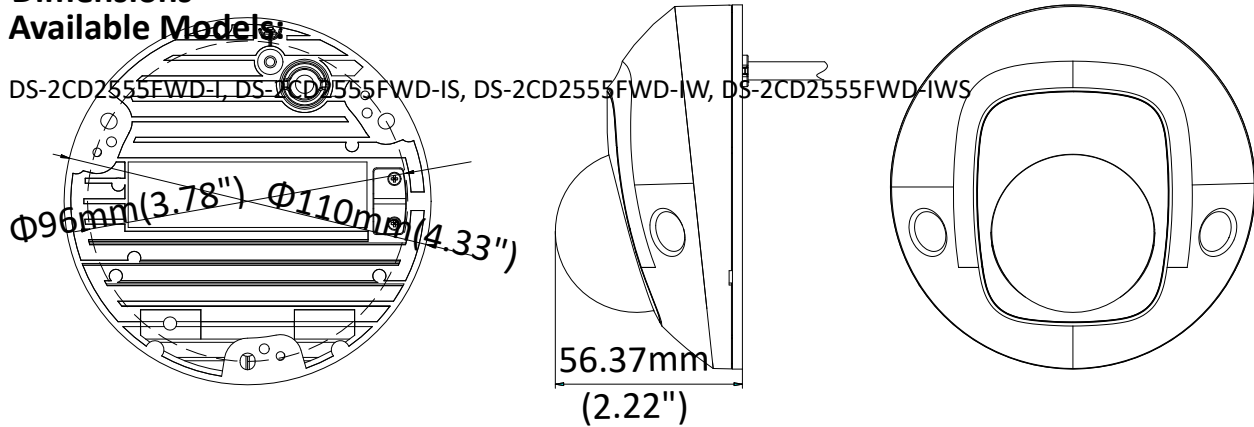

Weight

Camera: Approx. 400 g (0.88 lb.)

Dimensions

Available Models:

DS-2CD2555FWD-L, DS-2CD2555FWD-IS, DS-2CD2555FWD-IW, DS-2CD2555FWD-IWS

Accessories

DS-1280ZI-DM22

Junction Box

CENTRAL SECURITY DISTRIBUTION

1300 319 499
csd.com.au

VIC: Mulgrave, Tullamarine NSW: Seven Hills, Waterloo ACT: Fyshwick QLD: Loganholme SA: Marleston WA: Balcatta