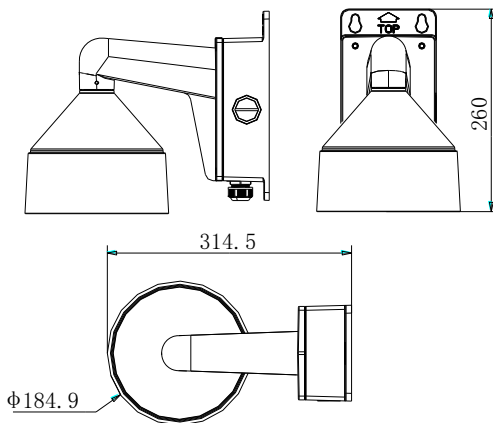

DS-1273ZJ-DM26-B

Wall Mount with Junction Box
For Dome Camera

Features:

- Aluminum alloy material with surface spray treatment
- Waterproof design
- Cable hole on bracket makes the feature better
- Design of cap is for convenient wiring

Dimension:

Order Model:

DS-1273ZJ-DM26-B

Parameter:

Model	DS-1273ZJ-DM26-B
Parameters	Wall Mount with Junction Box For Dome Camera
Appearance	Hikvision White
Material	Aluminum Alloy
Dimension	310x260x185mm
Weight	2050g

Notice:

- The bracket should be installed on flat wall
- Waterproof rubber is necessary for outdoor application
- The wall must be capable of supporting over 3 times as much as the total weight of the camera and the mount
- The maximum load capacity of the bracket is **4.5KG**

Note: The actual bracket may vary from the picture above.