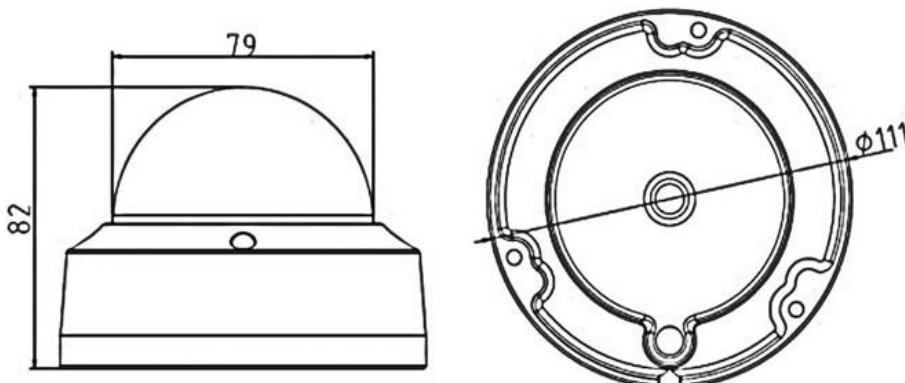

Dimensions